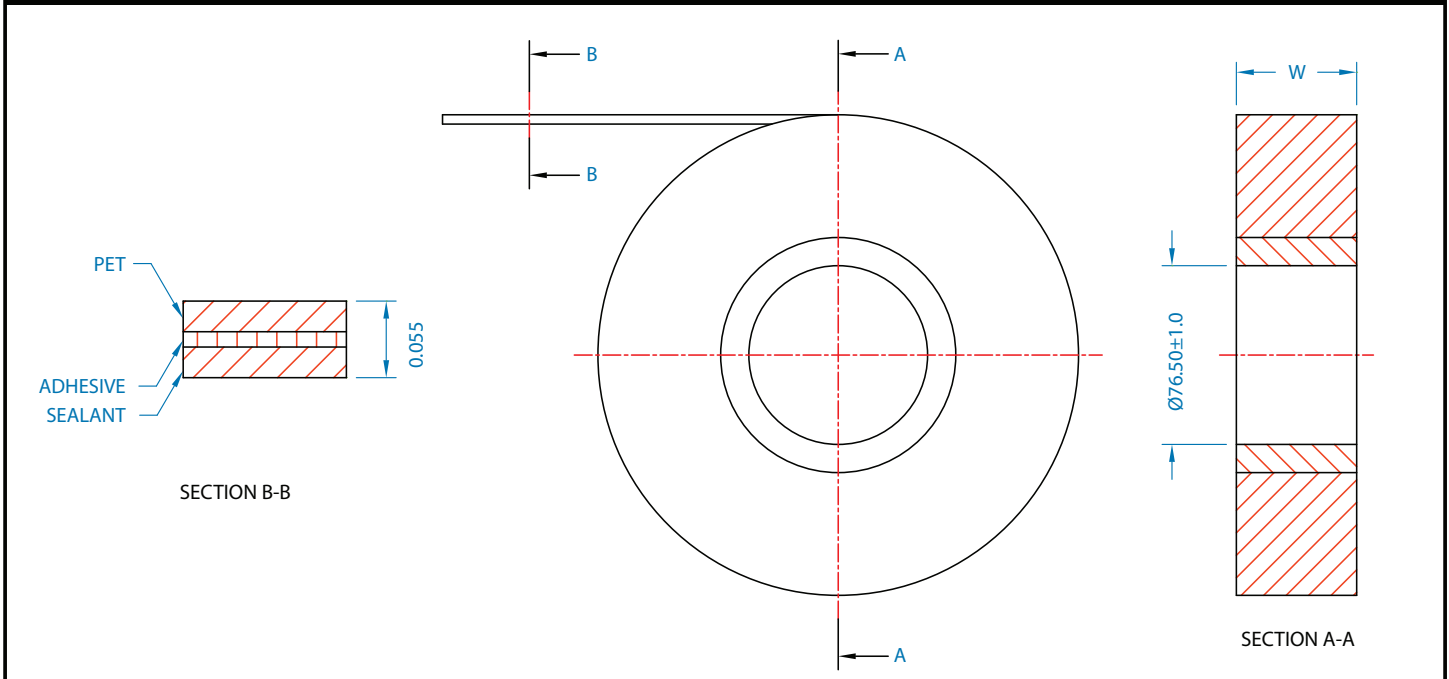

Plastic Reel Dimensions

A (mm)	N (mm)	W ₁ (mm)	W ₂ (mm)	W ₃ (mm)	D (mm)	B (mm)	C (mm)
330 (13")	177 ± 5.0 (7")	16.4 - 18.4	22.4	15.9 (min) - 19.4 (max)	20.2 ± 0.5	1.5 (min)	13.0 ± 0.25

Cover Tape Dimensions

Cover Tape Width (W)	Cover Tape Thickness
13.3 ± 0.1 mm	0.045 ± 0.065 mm

Ramtron International Corporation
 1850 Ramtron Drive, Colorado Springs, CO 80921
 (800) 545-FRAM, (719) 481-7000
 www.ramtron.com