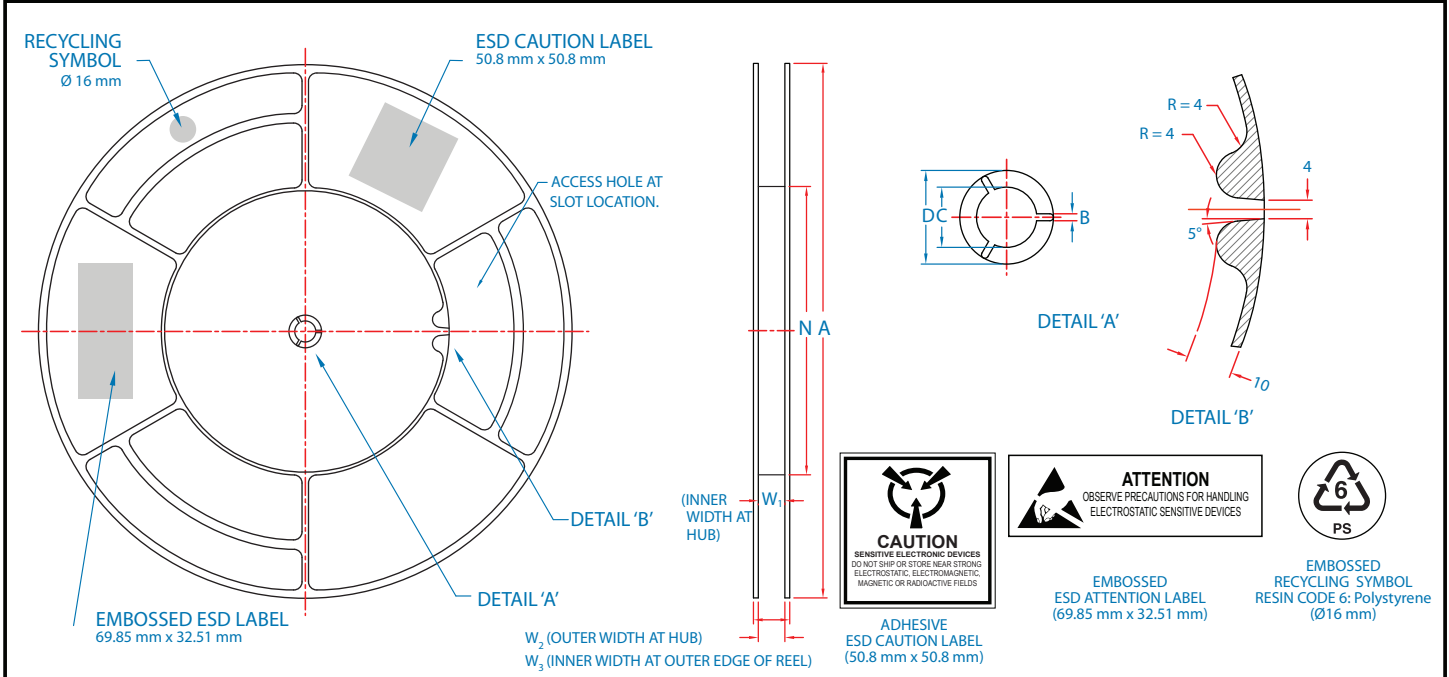

Plastic Reel Dimensions

A (mm)	N (mm)	W ₁ (mm)	W ₂ (mm)	W ₃ (mm)	D (mm)	B (mm)	C (mm)
330 (13")	177 ± 5.0 (7")	16.4 - 18.4	22.4	15.9 (min) - 19.4 (max)	20.2 ± 0.5	1.5 (min)	13.0 ± 0.25

Cover Tape Dimensions

Cover Tape Width (W)	Cover Tape Thickness
13.3 ± 0.1 mm	0.045 ± 0.065 mm

Ramtron International Corporation
 1850 Ramtron Drive, Colorado Springs, CO 80921
 (800) 545-FRAM, (719) 481-7000
 www.ramtron.com