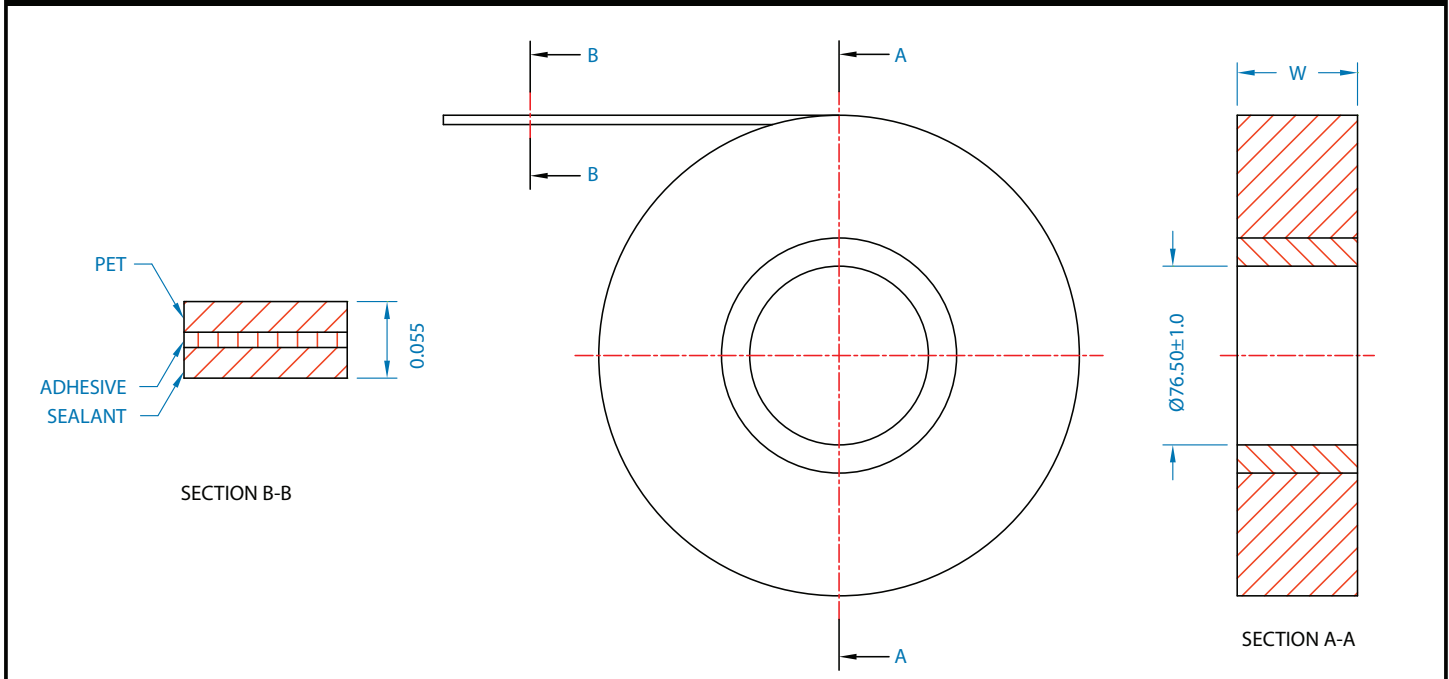

Plastic Reel Dimensions

A (mm)	N (mm)	W_1 (mm)	W_2 (mm)	W_3 (mm)
329.2 ± 0.5 (13")	100 ± 0.5	17.4 ± 0.1	22.4	15.9 - 22.4

Cover Tape Dimensions

Cover Tape Width (W)	Cover Tape Thickness	Tape Length
13.3 ± 0.1 mm	0.045 ± 0.065 mm	300 meters