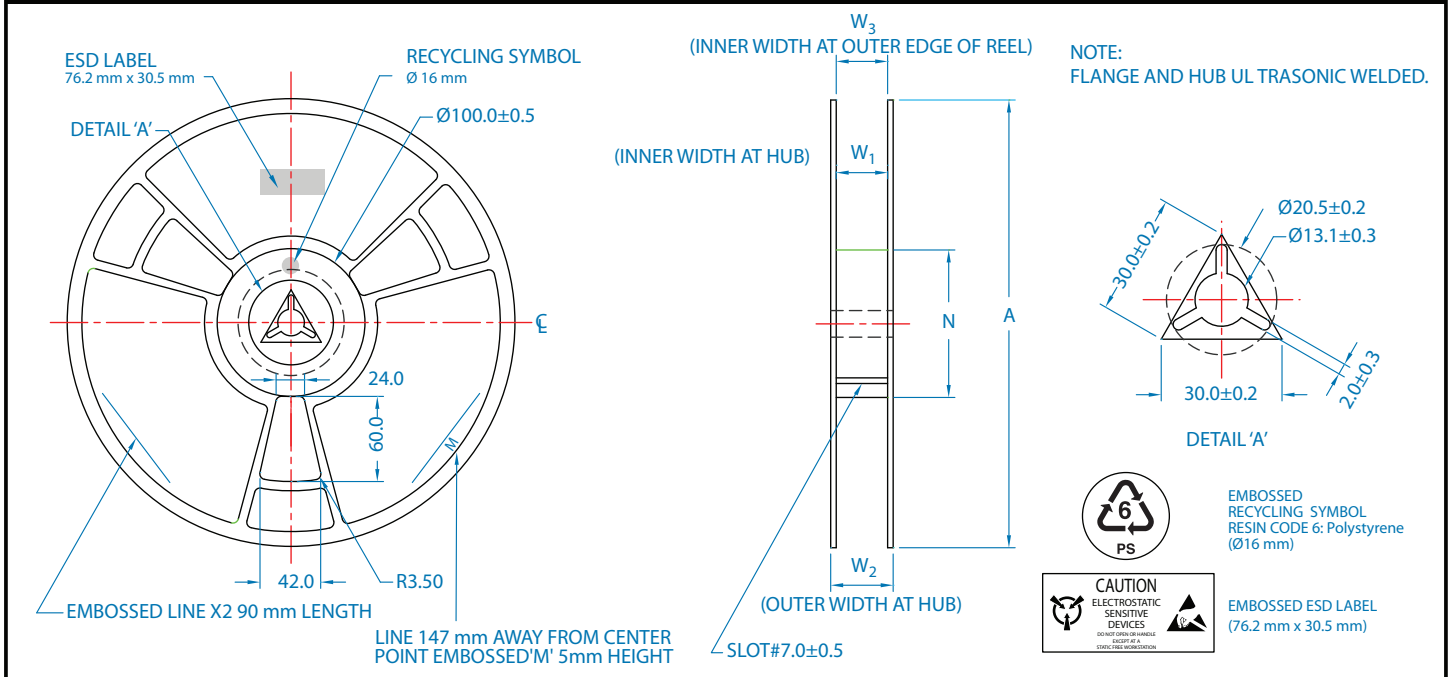

Plastic Reel Dimensions

A (mm)	N (mm)	W_1 (mm)	W_2 (mm)	W_3 (mm)
329.2 ± 0.5 (13")	100 ± 0.5	17.4 ± 0.1	22.4	15.9 - 22.4

Cover Tape Dimensions

Cover Tape Width (W)	Cover Tape Thickness	Tape Length
13.3 ± 0.1 mm	0.045 ± 0.065 mm	300 meters