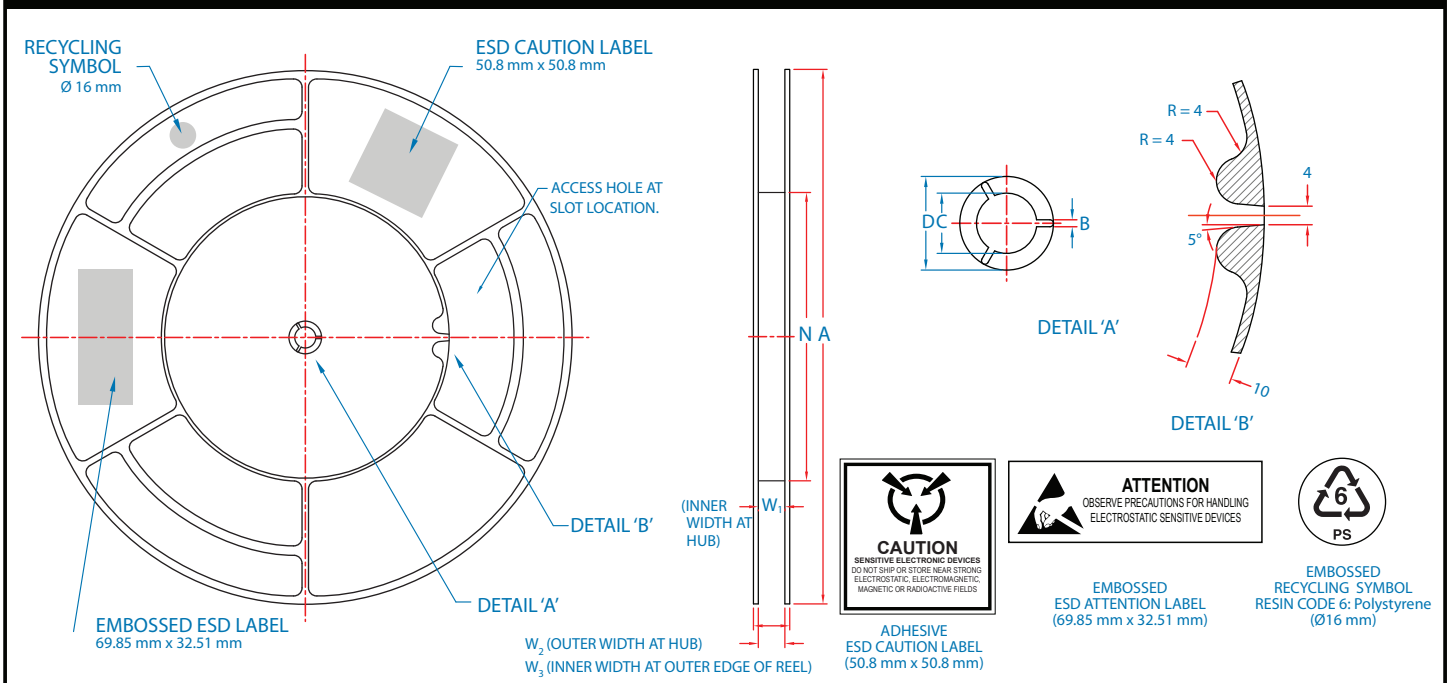

Plastic Reel Dimensions

A (mm)	N (mm)	W ₁ (mm)	W ₂ (mm)	W ₃ (mm)	D (mm)	B (mm)	C (mm)
330 (13")	177 ± 5.0 (7")	12.4 - 14.4	18.4	11.9 (min) - 15.4 (max)	20.2 ± 0.5	1.5 (min)	13.0 ± 0.25

Cover Tape Dimensions

Cover Tape Width (W)	Cover Tape Thickness
9.2 ± 0.1 mm	0.045 ± 0.065 mm

Ramtron International Corporation
 1850 Ramtron Drive, Colorado Springs, CO 80921
 (800) 545-FRAM, (719) 481-7000
www.ramtron.com