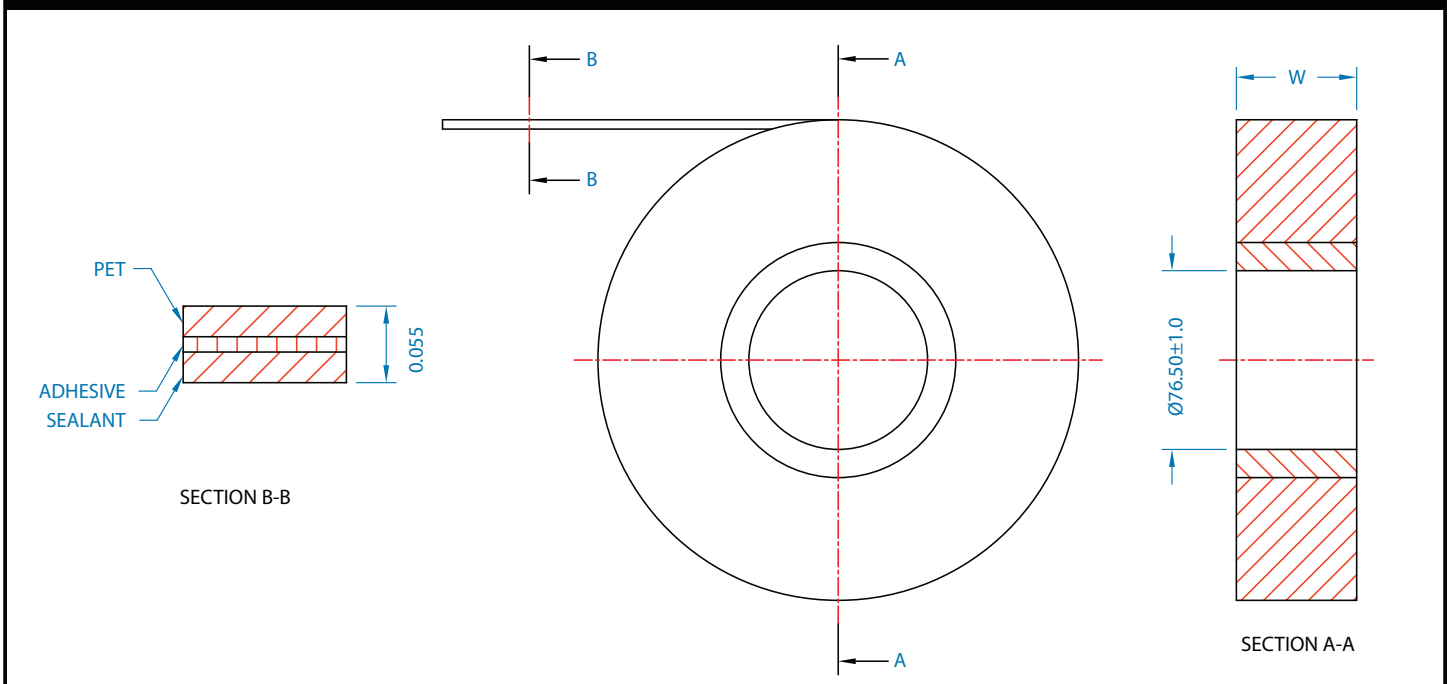

Plastic Reel Dimensions

A (mm)	N (mm)	W ₁ (mm)	W ₂ (mm)	W ₃ (mm)	D (mm)	B (mm)	C (mm)
330 (13")	177 ± 5.0 (7")	12.4 - 14.4	18.4	11.9 (min) - 15.4 (max)	20.2 ± 0.5	1.5 (min)	13.0 ± 0.25

Cover Tape Dimensions

Cover Tape Width (W)	Cover Tape Thickness
9.2 ± 0.1 mm	0.045 ± 0.065 mm

Ramtron International Corporation
 1850 Ramtron Drive, Colorado Springs, CO 80921
 (800) 545-FRAM, (719) 481-7000
www.ramtron.com